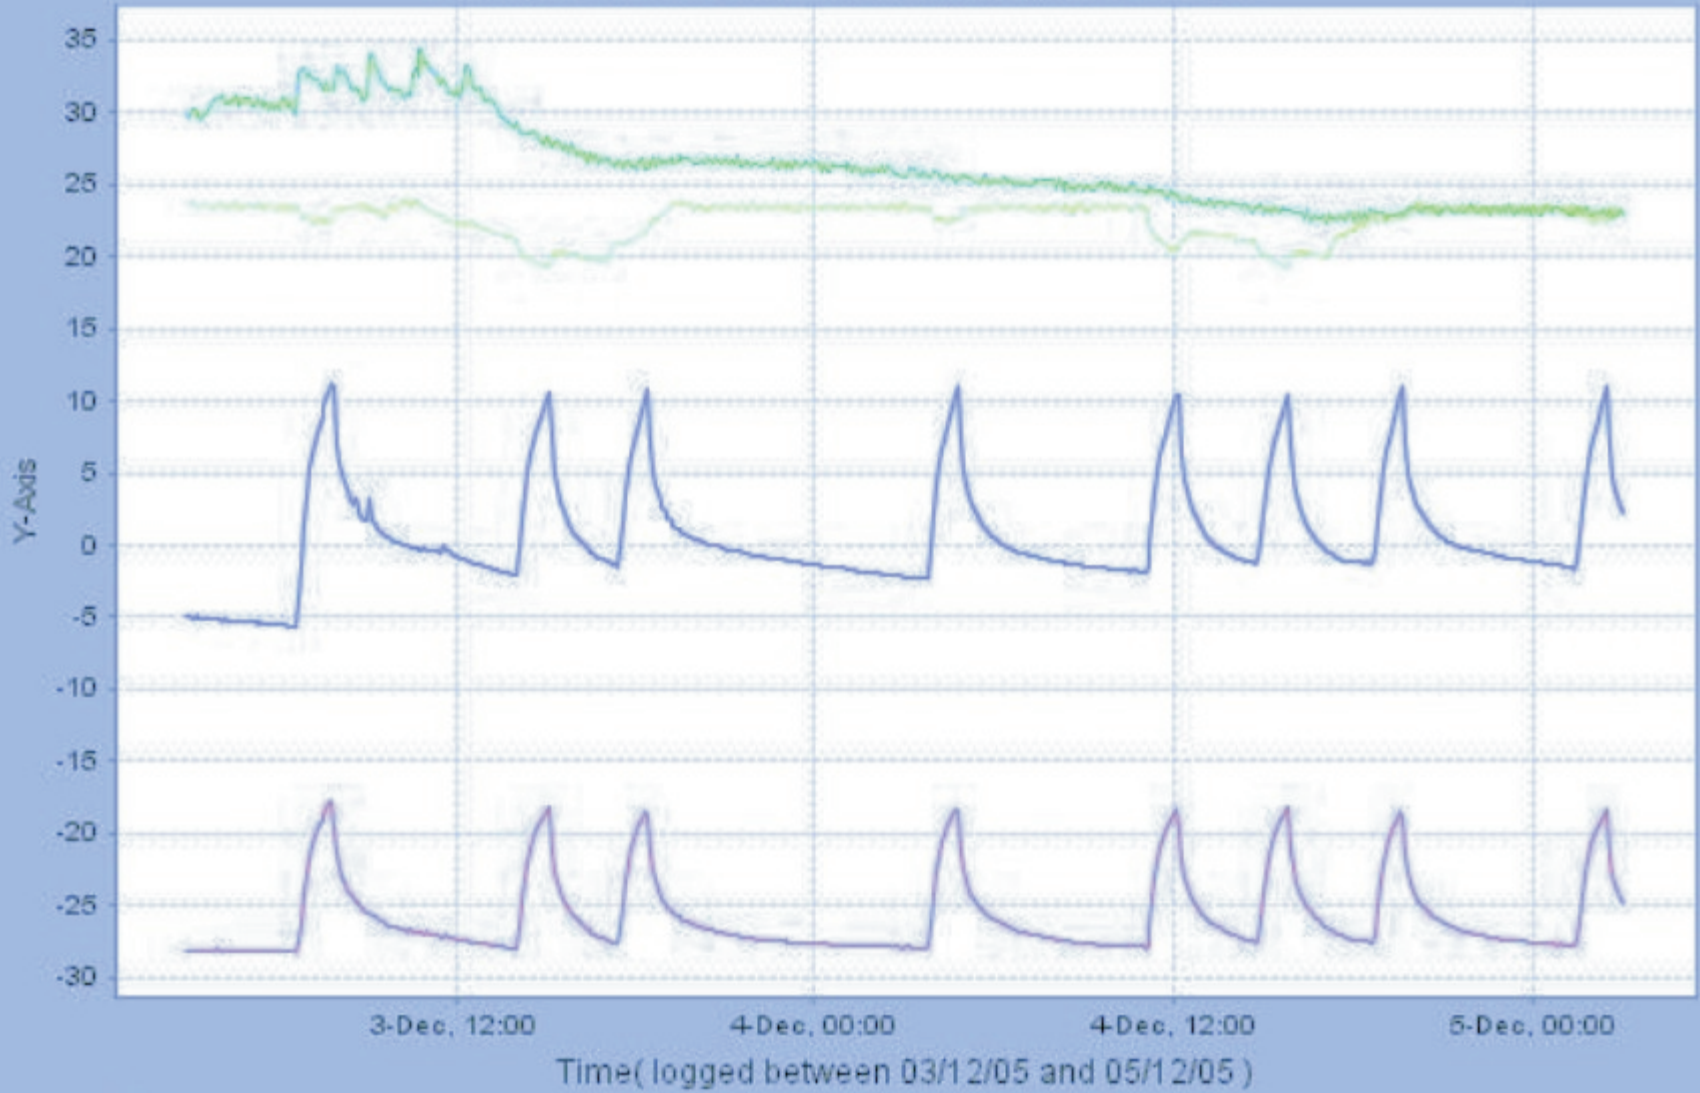

Graph of Vessel Kitchen between 03/12/2005 03:01:02 GMT and 05/12/2005 03:01:02 GMT  
Created by Development at 05/12/2005 03:01:15 GMT

- Freezer - current(degrees Celsius)
- Fridge - current(degrees Celsius)
- Hot Water - current(degrees Celsius)
- Room - current(degrees Celsius)