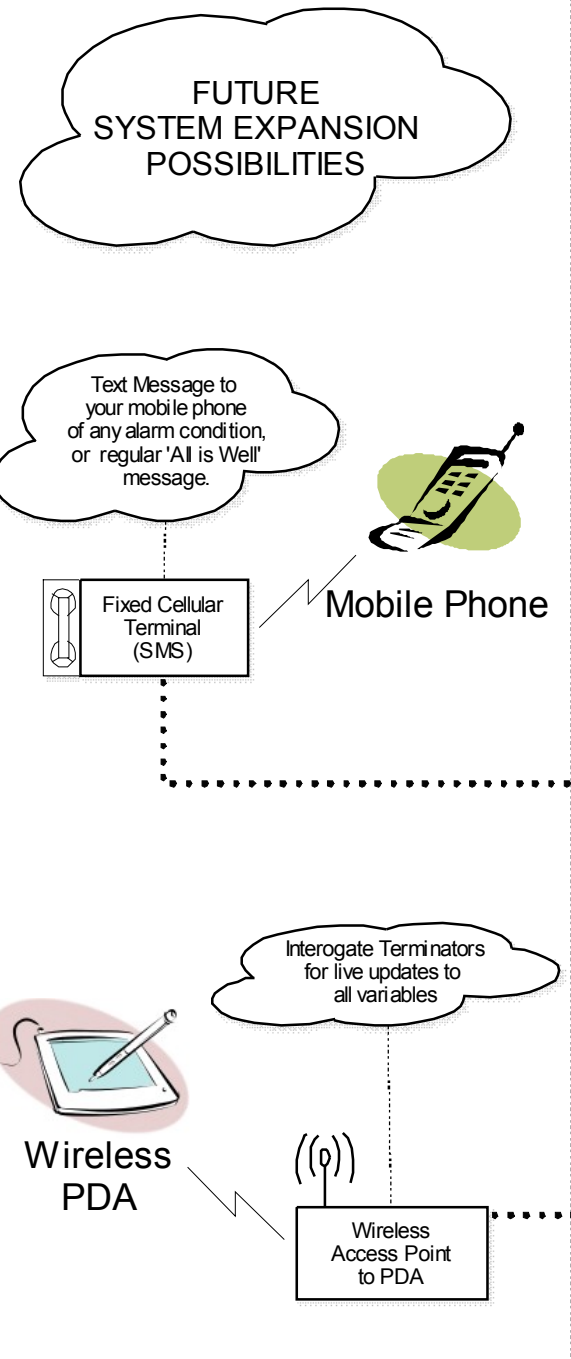

Server running
Kryo.admin and
KryoTrak software

Kryo
.watchdog

Auto-Dialler

PLANER

TITLE:

Kryo-admin Web Enabled Monitoring Example of IVF Lab

KEY:

..... LAN - Local Area Network

————— Electrical Interface

Audible Alarm

Visible Alarm

Keyswitch

Terminators

Devices

PLANER CONTACT:
Peter Silverwood
+44(0)1932 755 010
peter.silverwood@planer.co.uk

CLIENT CONTACT:

Dewar Storage Room

Local alarm with keyswitch which allows dewars to be disconnected for filling, without causing alarms and without spoiling storage record.