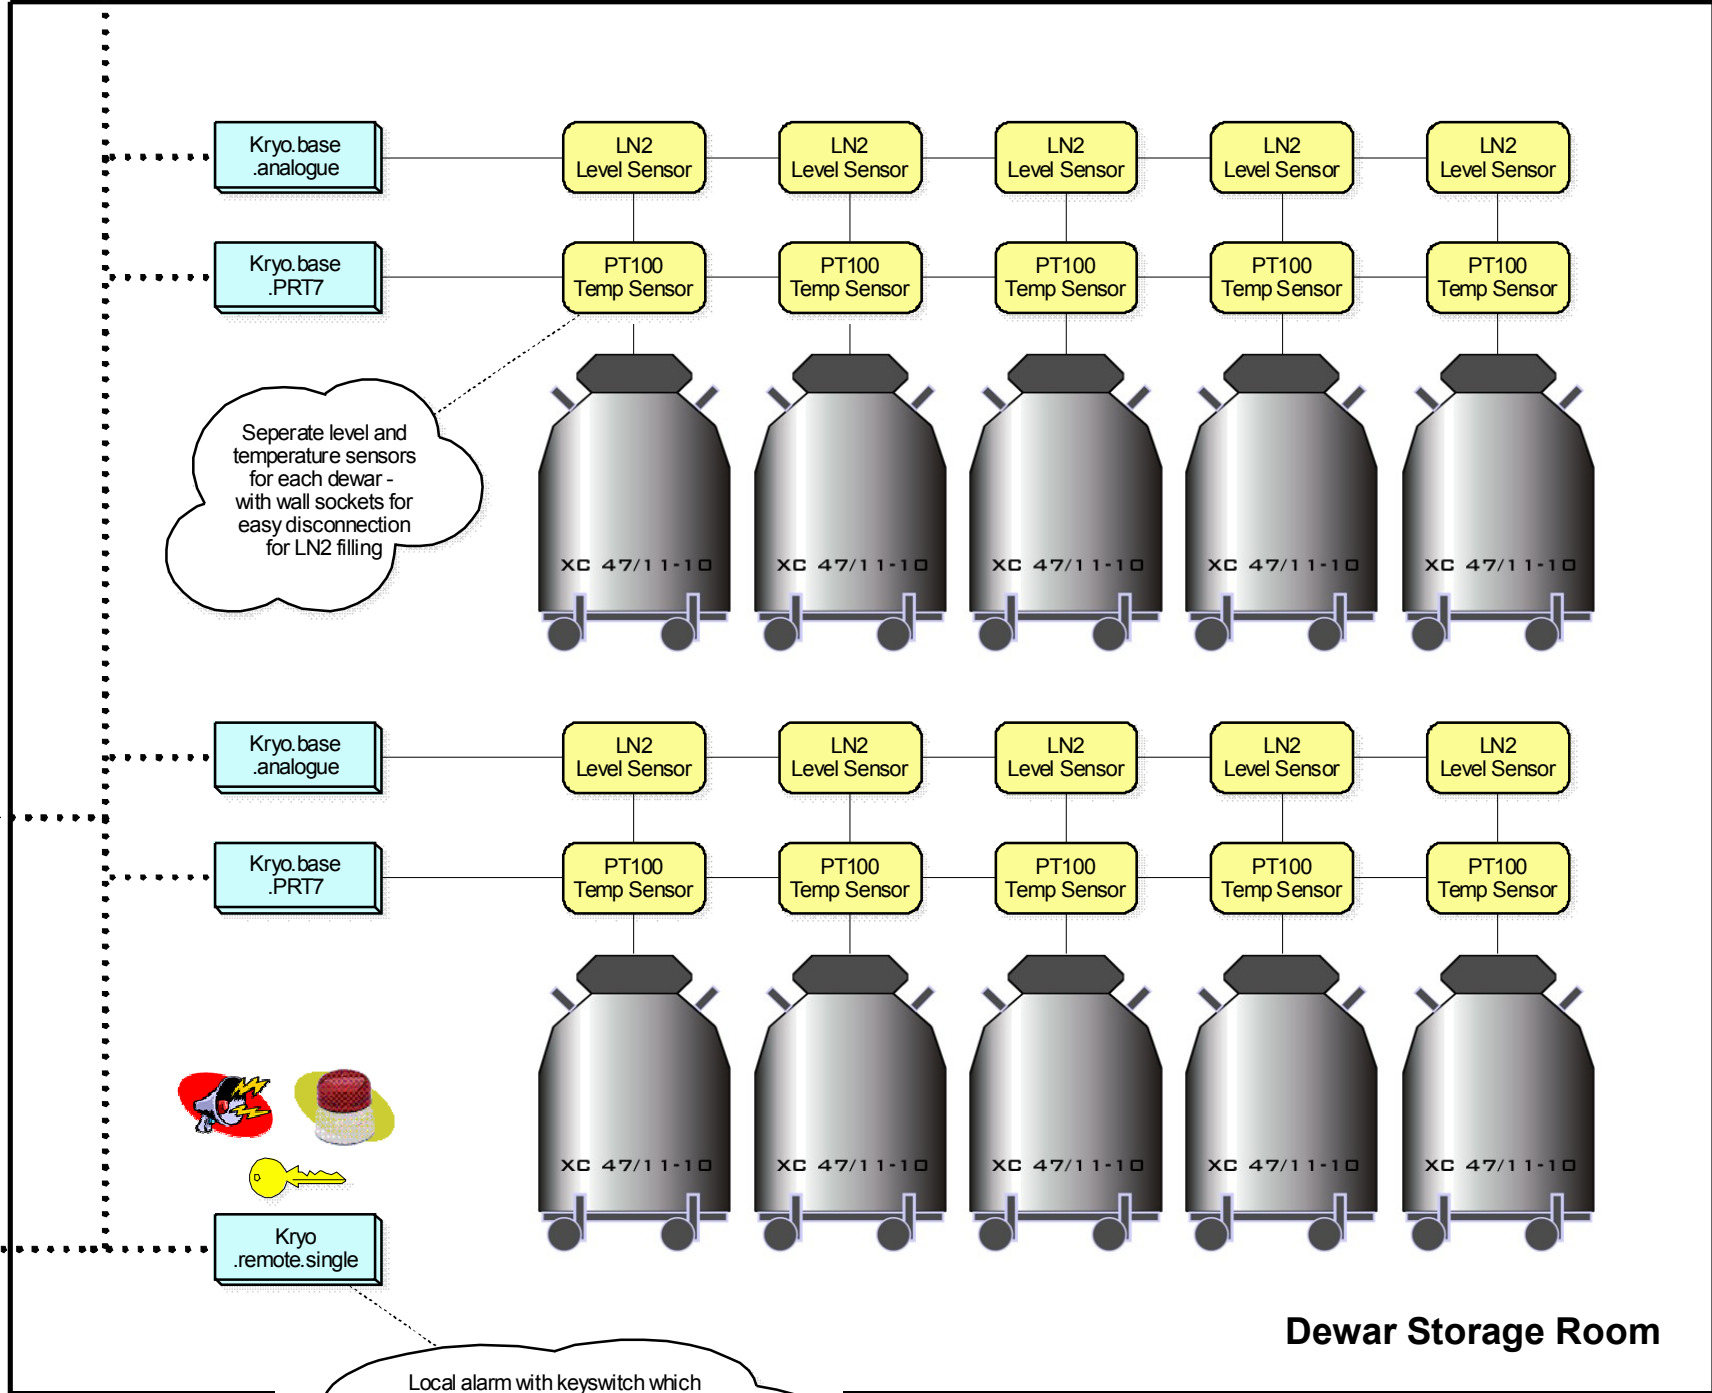

Server running
Kryo.admin and
KryoTrak software

Kryo
.watchdog

Auto-Dialler

PLANER

TITLE:

Kryo-admin Web Enabled Monitoring Example of IVF Lab

KEY:

..... LAN - Local Area Network

————— Electrical Interface

Audible Alarm

Visible Alarm

Keyswitch

Terminators

Devices

PLANER CONTACT:
Peter Silverwood
+44(0)1932 755 010
peter.silverwood@planer.co.uk

CLIENT CONTACT:

Dewar Storage Room

Local alarm with keyswitch which allows dewars to be disconnected for filling, without causing alarms and without spoiling storage record.