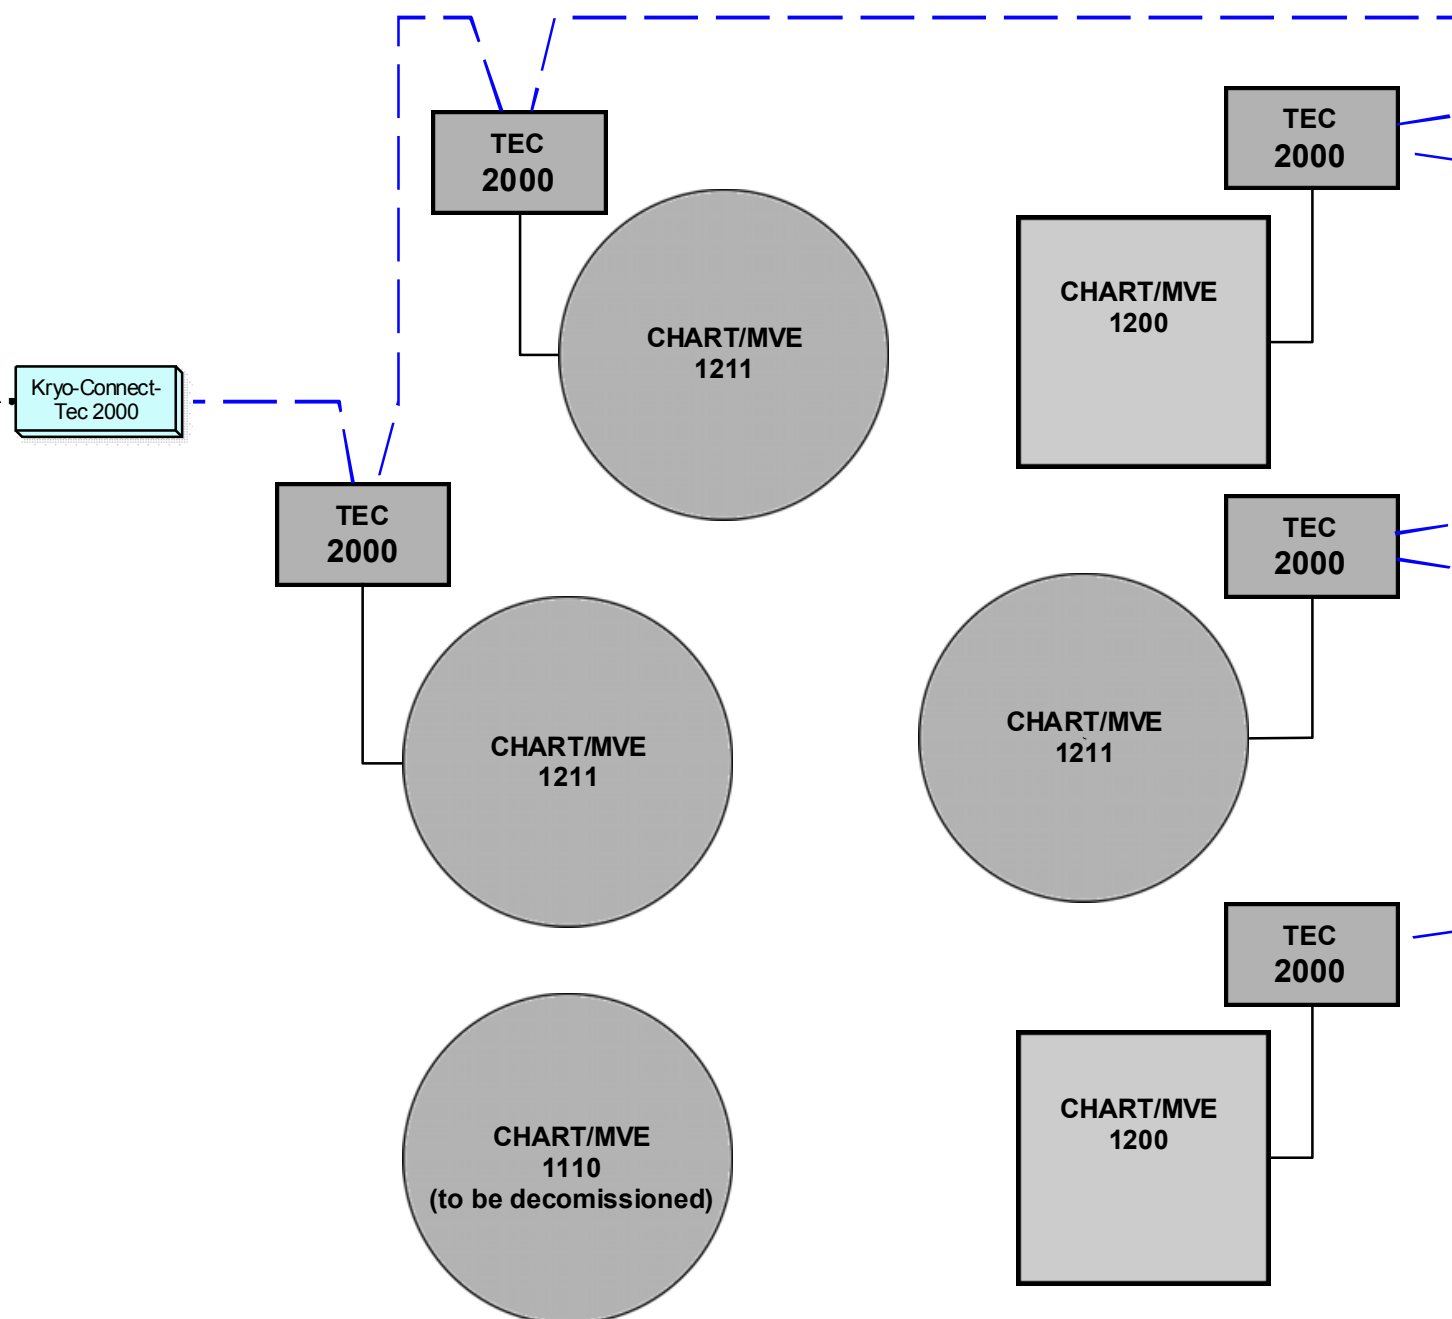

Freezer Room

TITLE:
**Kryo-admin
 Web Enabled Monitoring
 TEC2000 System 1**

- KEY:
- LAN - Local Area Network
 - - - - - Serial Interface
 - Electrical Interface
 - Audible Alarm
 - Visible Alarm
 - Keyswitch
 - Terminators
 - Devices

PLANER CONTACT:
 Peter Silverwood
 +44(0)1932 755 010
 peter.silverwood@planer.co.uk

CLIENT CONTACT: