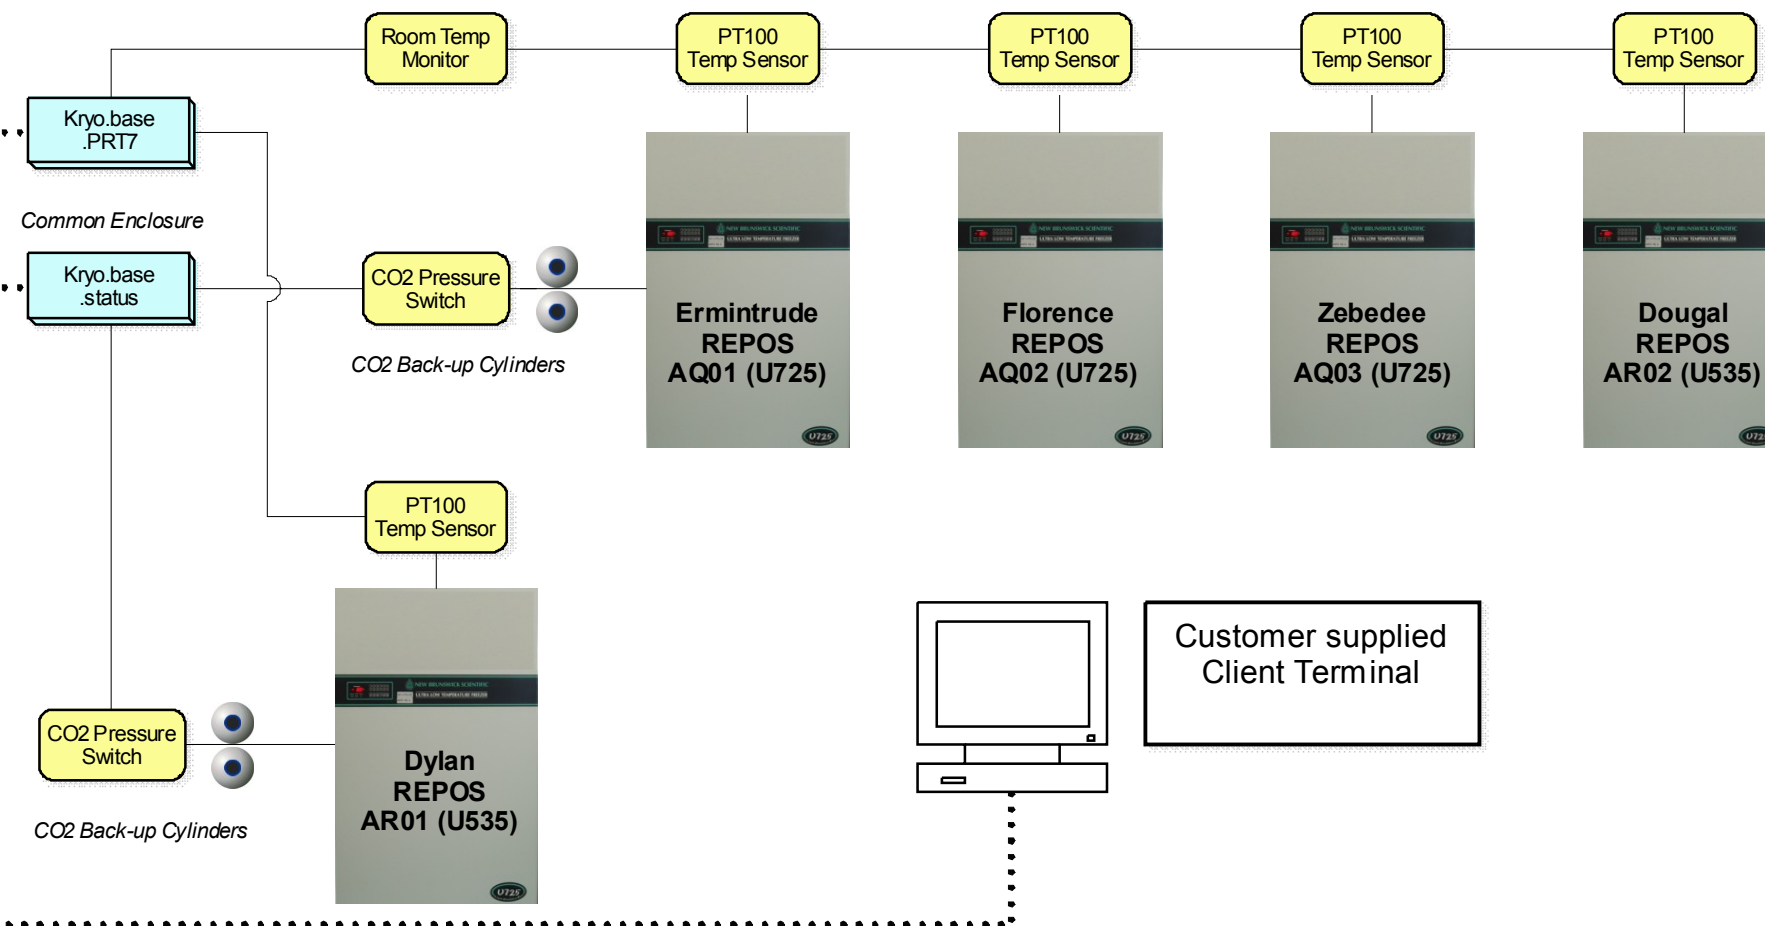

Server Room

Immunology Department

TITLE:

**Kryo-admin  
 Web Enabled Monitoring  
 Example of Upright Freezer  
 storage facility**

KEY:

..... LAN - Local Area Network

————— Electrical Interface

Audible Alarm

Visible Alarm

Keypad

Terminators

Devices

**Basement Freezer Room**

PLANER CONTACT:  
 Peter Silverwood  
 +44(0)1932 755 010  
 peter.silverwood@planer.co.uk

CLIENT CONTACT: